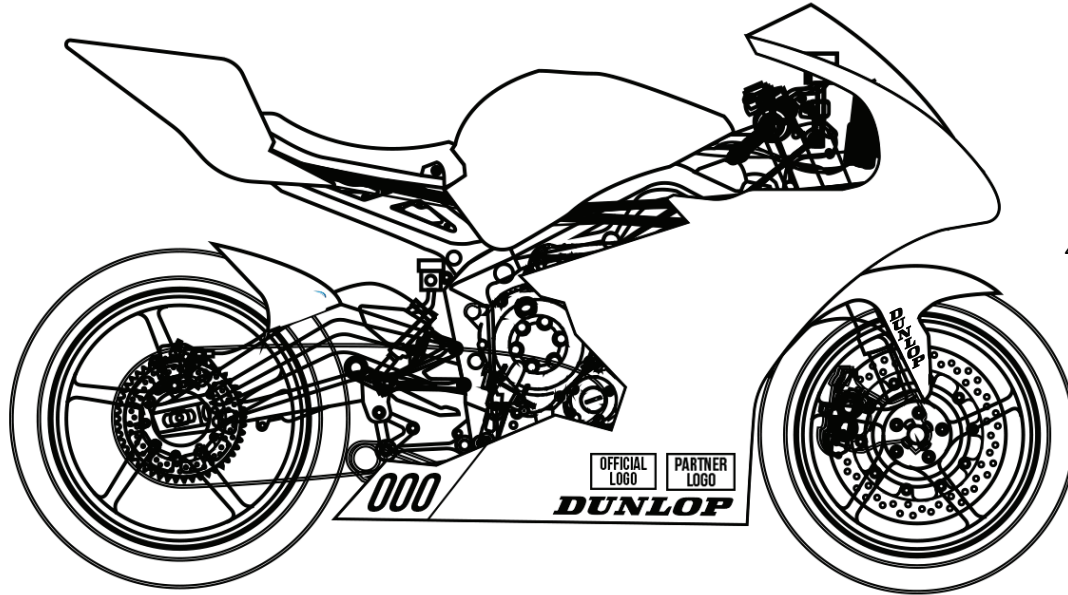

2022 SEASON
NUMBER AND MOTORCYCLE LOGO
GUIDELINE. COMPETITOR BULLETIN 02-2022

* minimum stroke is 0.75" (20mm)
** minimum space between numbers is 0.40" (10mm)

2.75" (70mm)
minimum

4.75" (120mm)
minimum

000

* minimum stroke is 0.75" (20mm)
** minimum space between numbers is 0.40" (10mm)

3" (76mm)
minimum

6" (152mm)

2.5" (63mm)
minimum

12" (305mm)

5.5" (140mm)
minimum

***D
U
N
L
O
P***

1.67" (42mm)