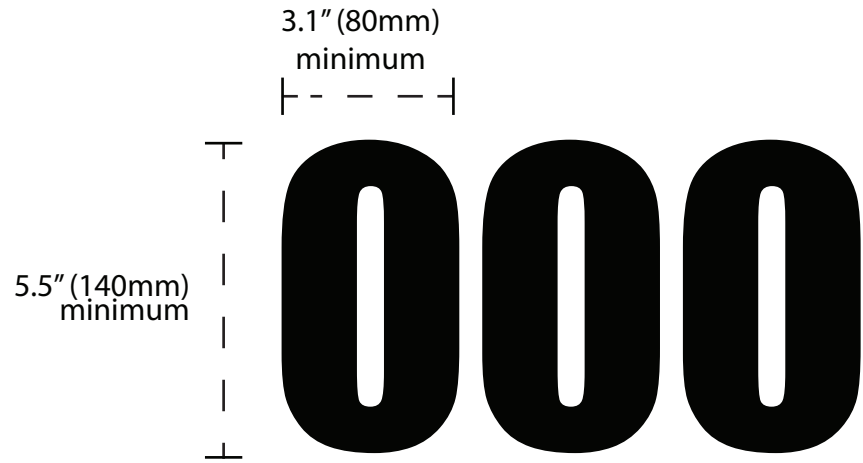

2022 SEASON
NUMBER AND MOTORCYCLE LOGO
GUIDELINE. COMPETITOR BULLETIN 02-2022

* minimum stroke is 0.75" (20mm)
** minimum space between numbers is 0.40" (10mm)

2.75" (70mm)
minimum

4.75" (120mm)
minimum

000

* minimum stroke is 0.75" (20mm)
** minimum space between numbers is 0.40" (10mm)

3" (76mm)
minimum

6" (152mm)

2.5" (63mm)
minimum

12" (305mm)

5.5" (140mm)
minimum

***D
U
N
L
O
P***

1.67" (42mm)